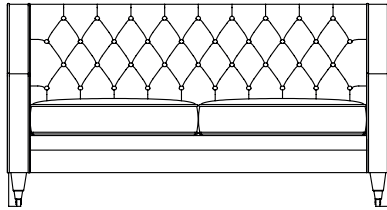

TECHNICAL INFORMATION

- *Deep buttoned inside backs*
- *Piping detail to cushions, backs and arms*
- *Fully sprung seat and back*
- *Castored or plain legs*
- *Fully reversible reflex seat foams*
- *Generous proportions*
- *Complimentary scatter cushions with sofas*
- *15 year frame and spring guarantee*

3 SEATER SOFA

W2000mm D900mm H900mm

2 SEATER SOFA

W1700mm D900mm H900mm

ARMCHAIR

W800mm D900mm H900mm

Meridian

HANDMADE IN BRITAIN