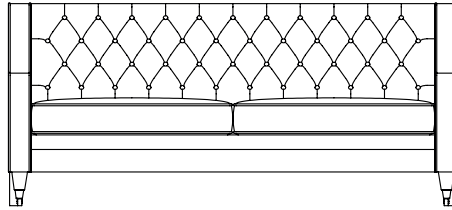

3 SEATER SOFA

W2000mm D900mm H900mm

2 SEATER SOFA

W1700mm D900mm H900mm

ARMCHAIR

W800mm D900mm H900mm

Meridian

HANDMADE IN BRITAIN