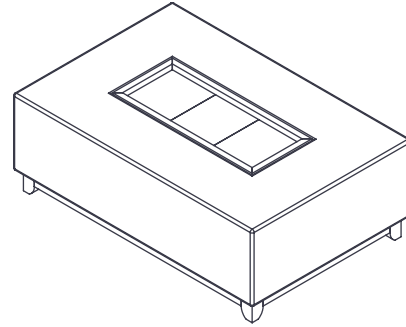

New York Interiors
DINAH HALL COURTESY AND MODERN

Atlanta

Consisting of a solid timber plinth and removable tray, this beautiful centre piece is available in a range of fabrics to compliment your living space. Use as a feature stool or practical addition to hold drinks and snacks.

SQUARE FOOTSTOOL

W1000mm D1000mm H432mm

Tray 520mm x 520mm

FOOTSTOOL

W1200mm D800mm H423mm

Tray 720mm x 320mm

Meridian

HANDMADE IN BRITAIN